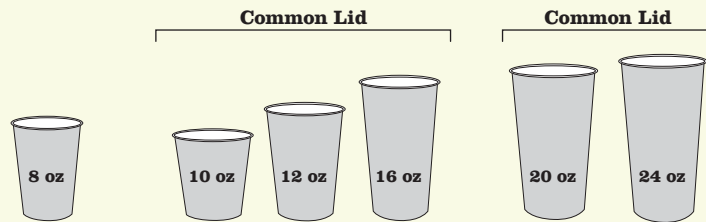

# Insulated Paper Cups & Lids

- Preferred over other paper cups by 82% of consumers\*
- Eliminates costly double-cupping and sleeves
- Comfortable, sturdy, non-slip feel
- Patented paper process provides unique insulation without altering beverage flavor
- Foodservice & Packaging Institute's "2002 Best of the Best"

## PerfectTouch Cups

SKU Number	Description	Pack Count	Case Count	Case Cube	Case Weight
5338CD	8 oz. insulated paper cup Coffee Dreams	20/50	1000	2.70	18.5
5338CDWR	8 oz. insulated paper cup wrapped Coffee Dreams	20/50	1000	2.70	21.1
5310CD (92959)	10 oz. insulated paper cup Coffee Dreams	20/50	1000	3.15	22.6
5342CD	12 oz. insulated paper cup Coffee Dreams	20/50	1000	3.62	26.5
5356CD	16 oz. insulated paper cup Coffee Dreams	20/50	1000	3.84	28.7
5360CD	20 oz. insulated paper cup Coffee Dreams	20/25	500	3.13	21.1
5364CD	24 oz. insulated paper cup Coffee Dreams	20/25	500	3.40	25.1
5338DX	8 oz. insulated paper cup Wise Size™	20/25	500	2.10	12.3
5310DX	10 oz. insulated paper cup Wise Size™	20/25	500	1.88	13.0

## Lids

SKU Number	Description	Pack Count	Case Count	Case Cube	Case Weight
D9538	8 oz. dome lid white	10/100	1000	1.06	5.50
DL9538B	8 oz. dome lid black	10/100	1000	1.06	5.50
TB9538X	8 oz. drink thru lid white	10/100	1000	1.17	5.60
D9542	10, 12 & 16 oz. dome lid white	10/100	1000	1.52	6.50
D9542B	10, 12 & 16 oz. dome lid black	10/100	1000	1.52	6.50
D9542G	10, 12 & 16 oz. dome lid green	10/100	1000	1.52	6.5
TB9542	10, 12 & 16 oz. drink thru lid white	10/100	1000	1.60	5.70
D9550	20 & 24 oz. dome lid white	10/100	1000	2.17	8.60
D9550B	20 & 24 oz. dome lid black	10/100	1000	2.17	8.60
D9550G	20 & 24 oz. dome lid green	10/100	1000	2.17	8.60
TB9550	20 & 24 oz. dual use lid white	10/100	1000	1.82	8.60